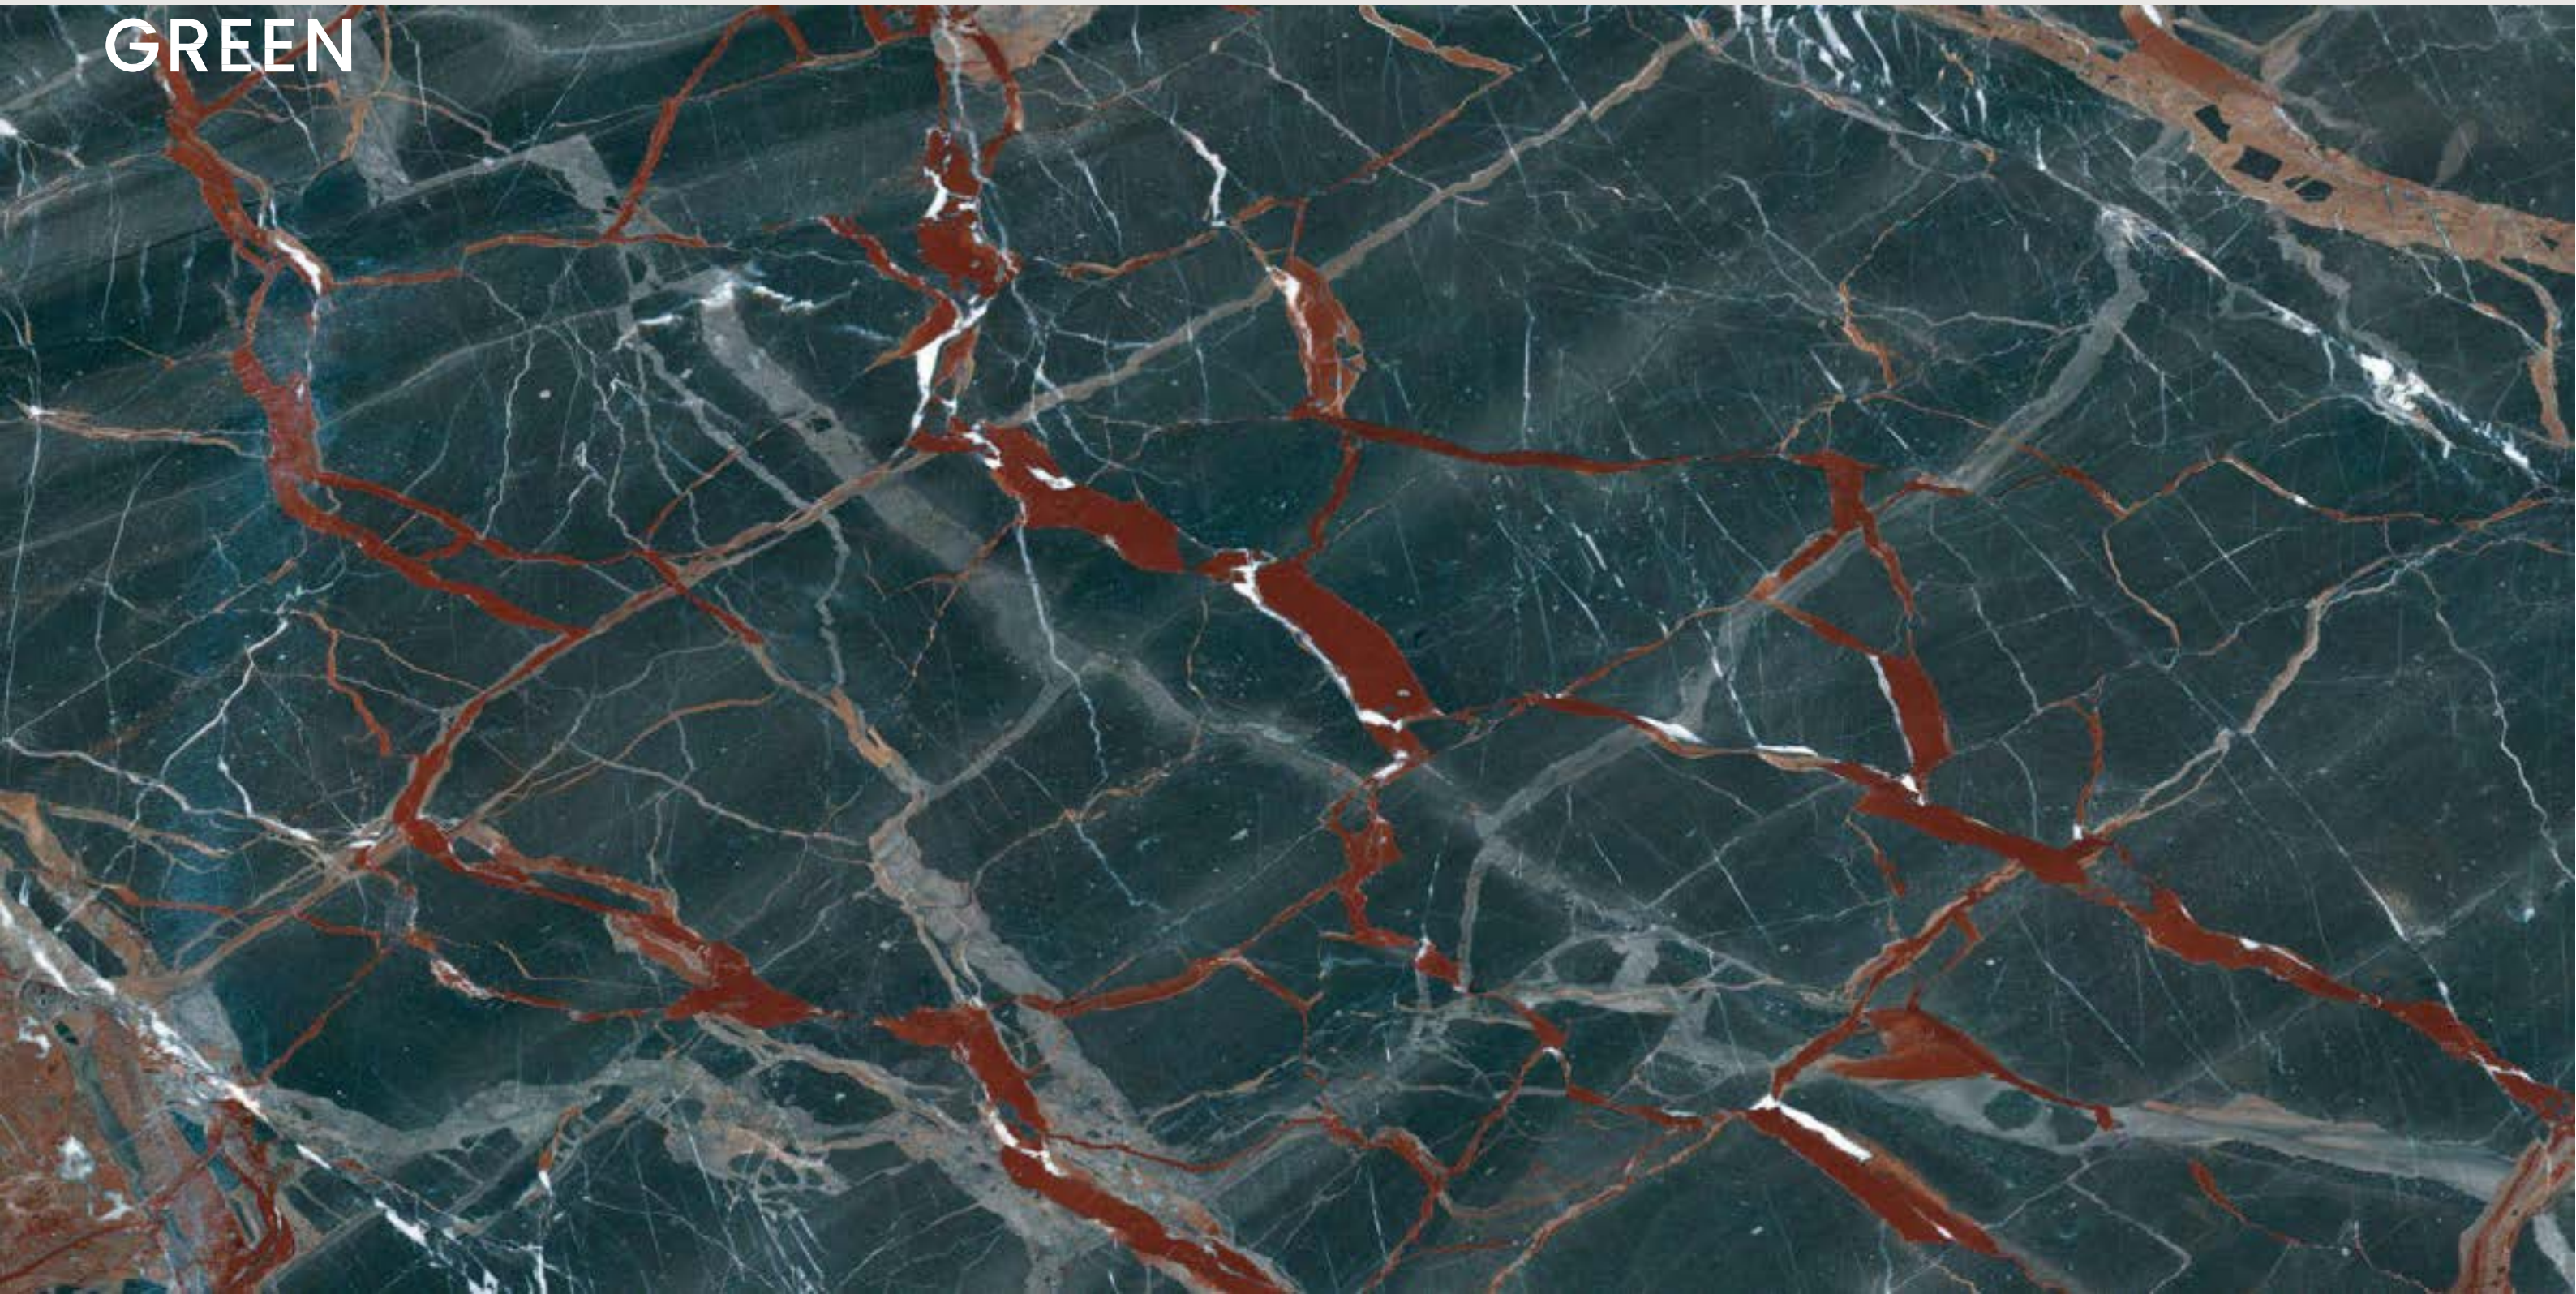

JAZZ 5019
GREEN