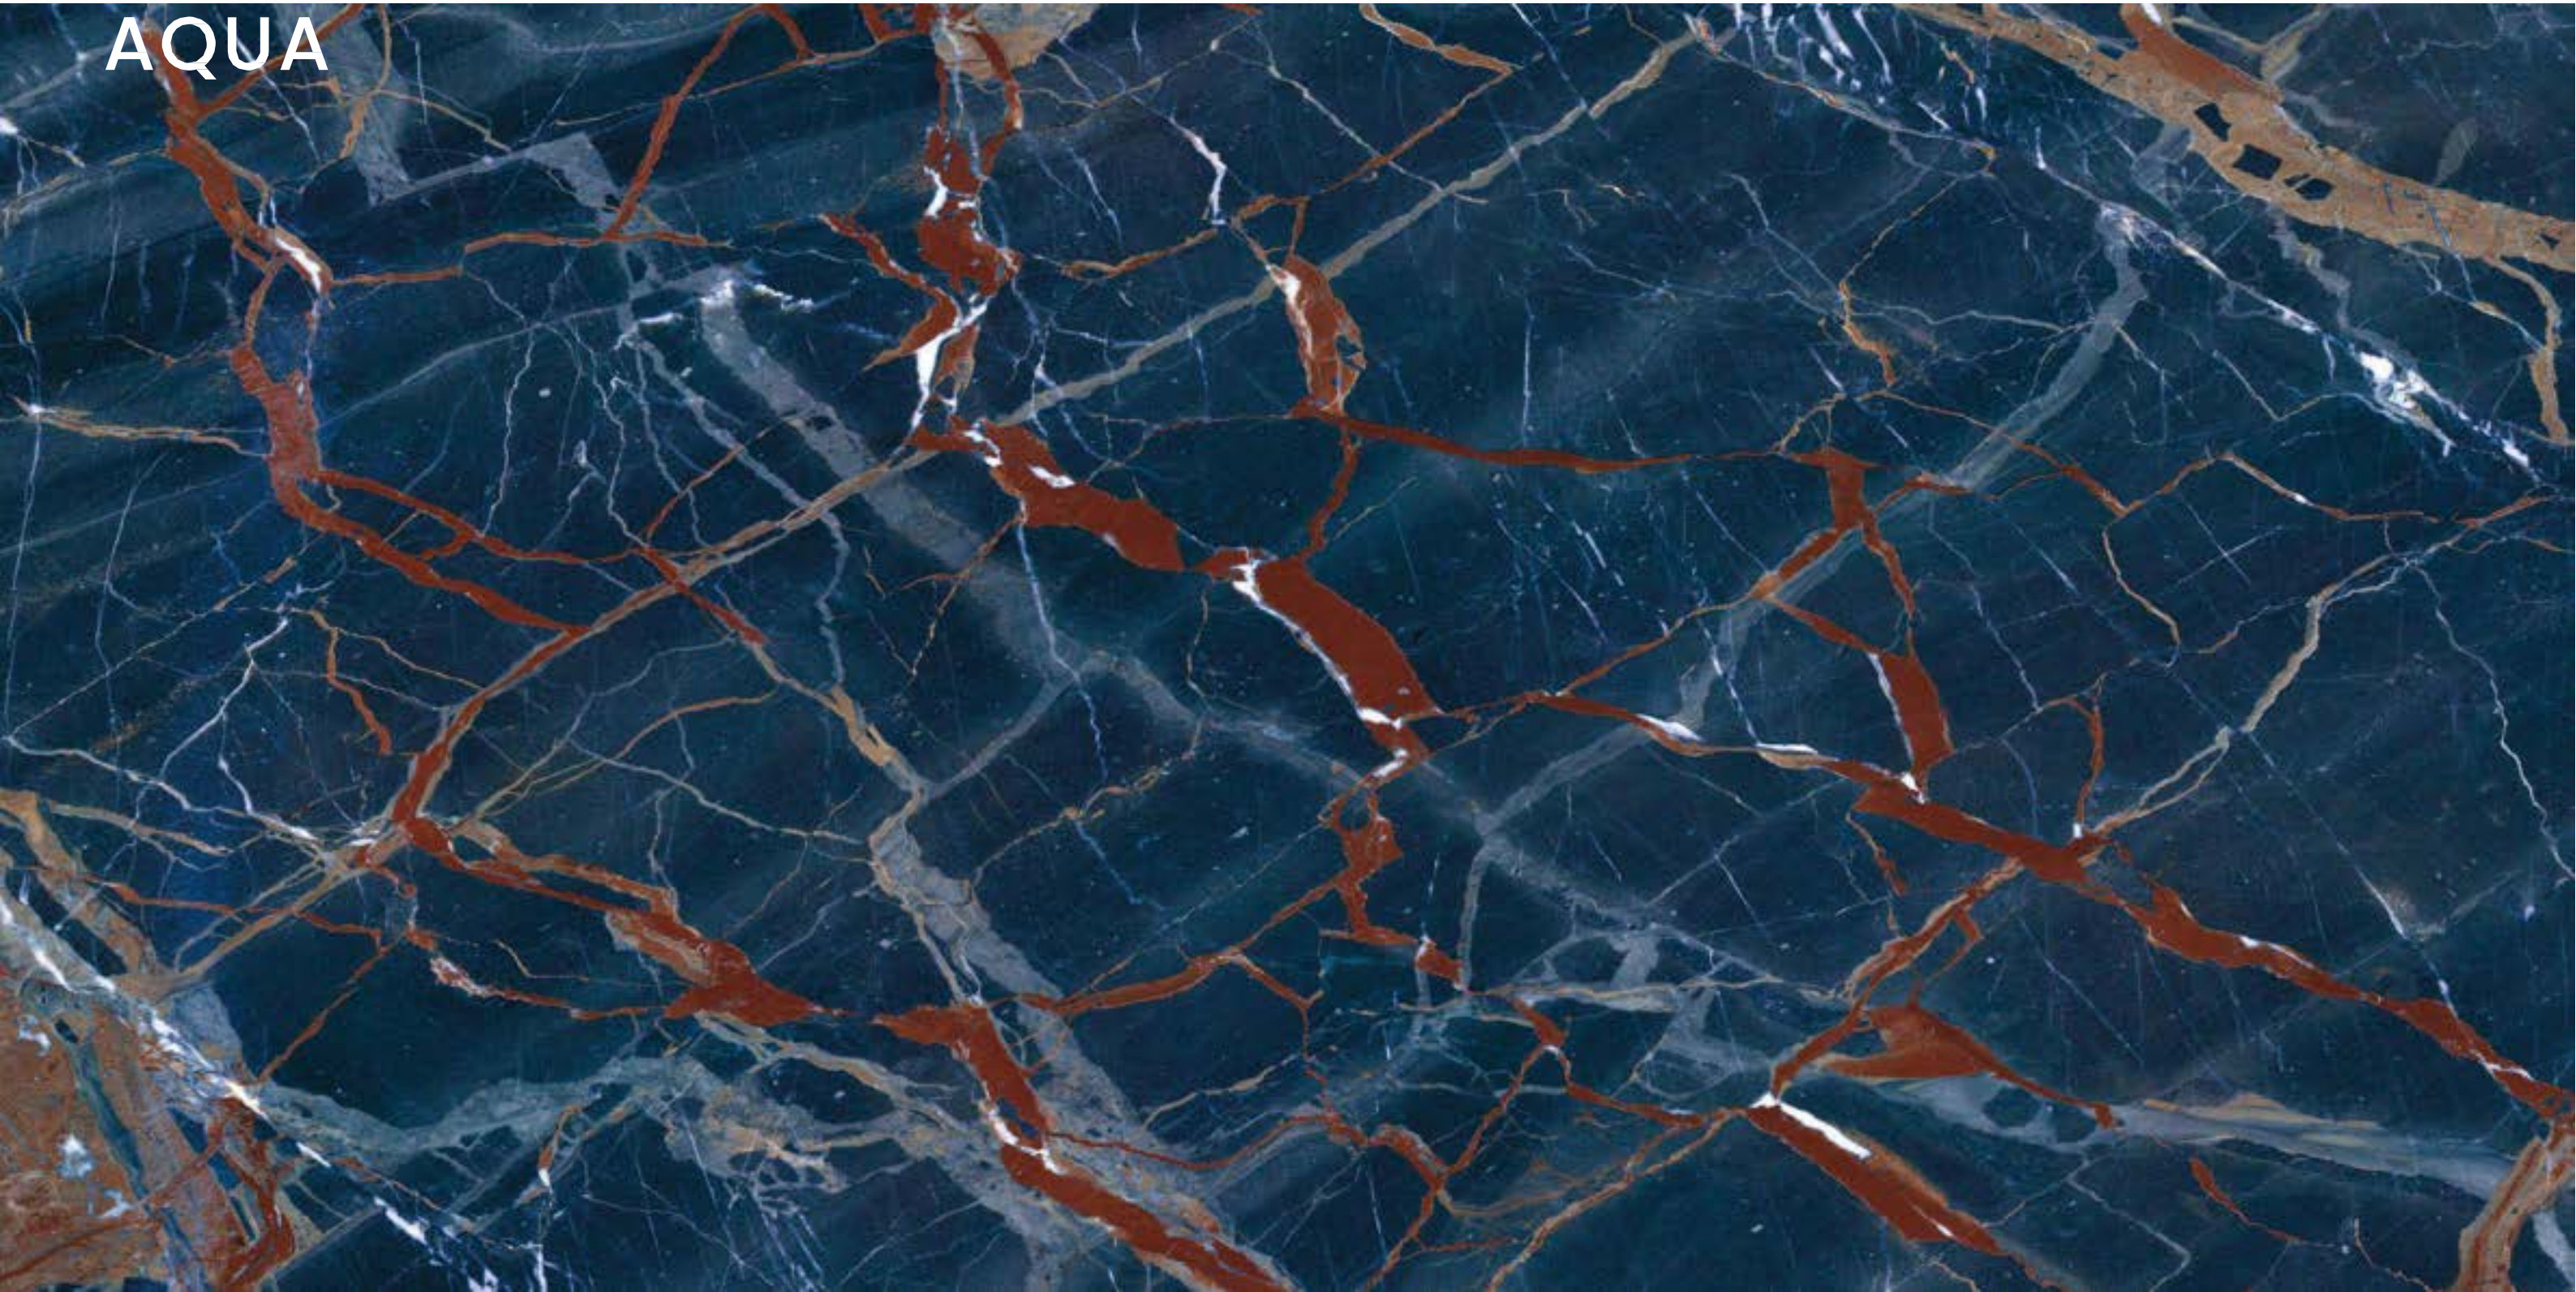

JAZZ 5019
AQUA